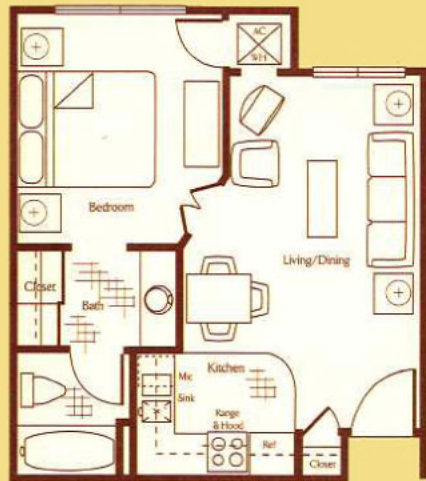

Floorplans

The Sea Gull
One Bedroom/One Bath
492 sq. ft.

The Sandpiper
One Bedroom/One Bath Deluxe
797 sq. ft.

The Pelican
Two Bedroom/Two Bath
1,068 sq. ft.