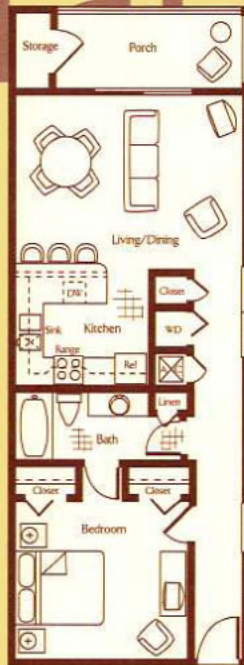

Floorplans

The Sea Gull
One Bedroom/One Bath
492 sq. ft.

The Sandpiper
One Bedroom/One Bath Deluxe
797 sq. ft.

The Pelican
Two Bedroom/Two Bath
1,068 sq. ft.