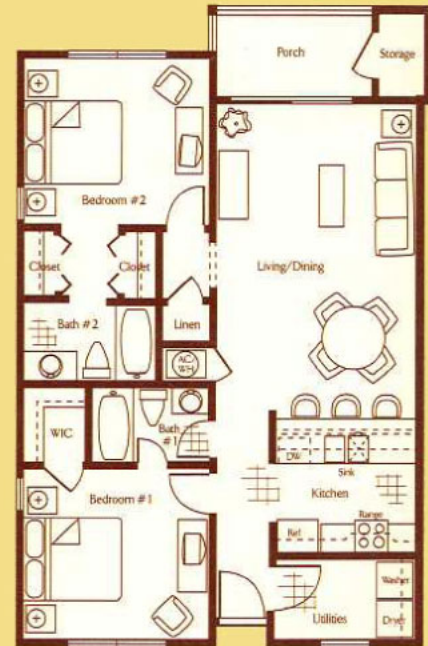

Floorplans

The Sea Gull
One Bedroom/One Bath
492 sq. ft.

The Sandpiper
One Bedroom/One Bath Deluxe
797 sq. ft.

The Pelican
Two Bedroom/Two Bath
1,068 sq. ft.